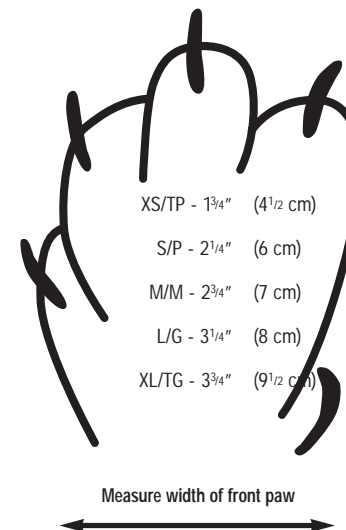

PAW ♥ TECTORS®

WARM ♥ WEARABLE ♥ WATERPROOF ♥ WONDERFUL

ALL WEATHER - ALL TERRAIN PROTECTION

- ♥ Warm, soft fleece interior.
- ♥ Supple, Waterproof, Non-skid.
- ♥ Easy on, Easy off!
- ♥ Strong, adjustable Velcro® straps.
- ♥ Double sided wearability.
- ♥ User friendly. Really stays on!
- ♥ No more scorched or frozen paws.
- ♥ No more stinging from salt & chemicals.
- ♥ Protects recovering wounds.
- ♥ Eliminates licking or irritated paws.
- ♥ Protects against mud, burrs, thorns, etc.
- ♥ No more dirty feet to muck up the house!

another quality product by *Pedigree Perfection*

APPROXIMATE SIZES

AFGHAN HOUNDM	JACK RUSSELL TERRIERS
AIREDALE TERRIERM	KERRY BLUE TERRIERM
AKITAL/XL	KING CHARLES SPANIELS
AUSTRALIAN TERRIERS	LHASA APSOS
BASSET HOUNDL	LABRADOR RETRIEVERL
BEAGLEM	MALTESEXS
BICHON FRISEXS	MINIATURE PINSCHERXS
BLOODHOUNDL	NEWFOUNDLANDXL
BORDER COLLIEM	PAPILLONXS
BOSTON TERRIERXS	PEKINGESEXS
BOXERM	POINTERM
BULLDOGM	POMERANIANXS
BULLMASTIFFXL	POODLE (STANDARD)M/L
BULL TERRIERM	POODLE (MINIATURE)S
CAIRN TERRIERS	POODLE (TOY)XS
CHIHUAHUAXS	PUGXS
CHOWM	ROTTWEILERL/XL
COCKER SPANIELM	SAINT BERNARDXL
COCK-A-POOS	SALUKIM
COLLIEM	SAMOYEDL
CORGIS	SCHNAUZER (STANDARD)M
DACHSHUNDS	SCHNAUZER (MINIATURE)XS
DACHSHUND (MINIATURE)XS	SHAR-PEIM
DOBERMAN PINSCHERM	SHELTIES
FOX TERRIERS	SHI-TZUXS
FRENCH BULLDOGS	SILKY TERRIERXS
GERMAN SHEPHERDL	SKYE TERRIERS
GOLDEN RETRIEVERL	SPRINGER SPANIELM
GREAT DANEXL	VIZLAM
GREAT PYRENESEXL	WEIMARANERM/L
GREYHOUNDM	WELSH TERRIERM
HUSKYL/XL	WEST HIGHLANDS
IRISH SETTERM/L	WHIPPETS
IRISH WOLFHOUNDXL	YORKSHIRE TERRIERXS
ITALIAN GREYHOUNDXS		